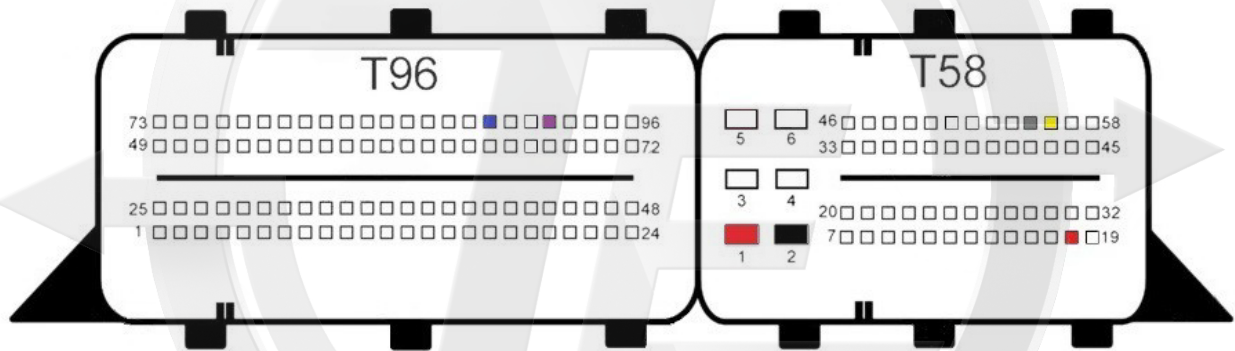

MTM CAN 2

EDC17C76

- Red +12v
- Yellow Can H
- Gray Can L
- Black Gnd
- Blue S1
- Purple S2

Electronica