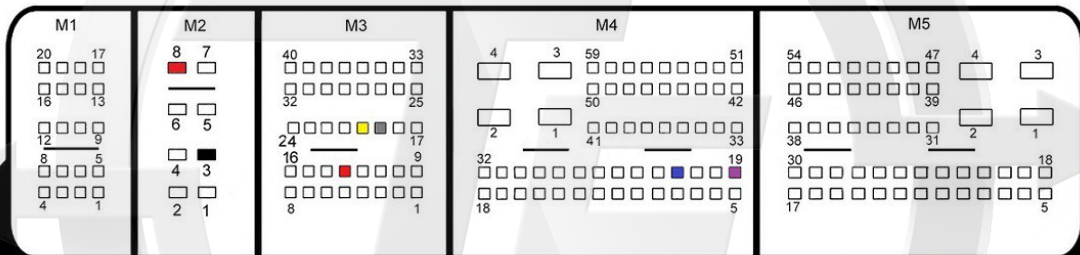

## EDC17CP45

- Red +12v
- Yellow Can H
- Gray Can L
- Black Gnd
- Blue S1
- Purple S2

Elettronica