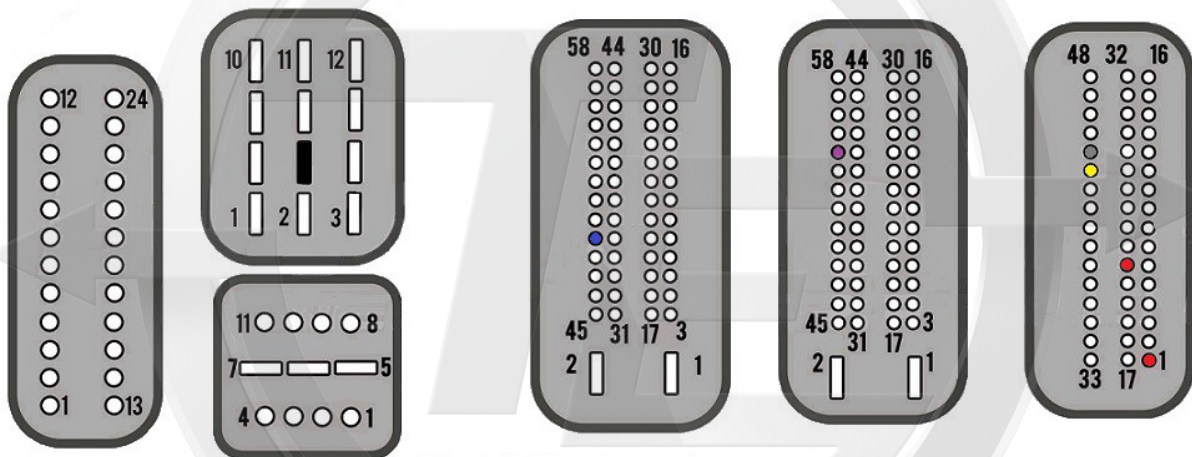

MTM CAN 2

MEVD17.2.3

Red
+12v

Yellow
Can H

Gray
Can L

Black
Gnd

Blue
S1

Purple
S2