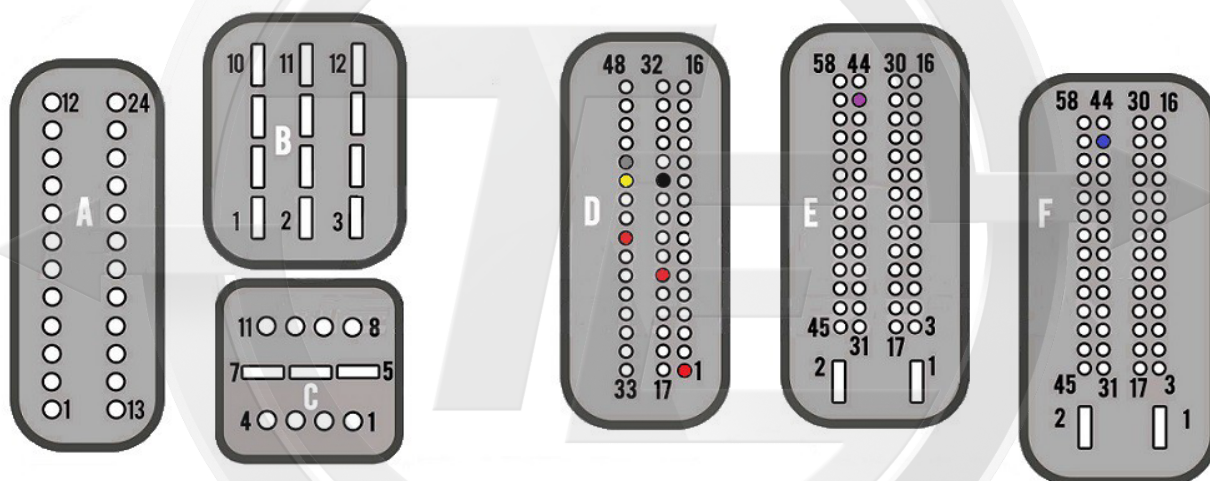

MTM CAN 2

MEVD17.2.8

- Red +12v
- Yellow Can H
- Gray Can L
- Black Gnd
- Blue S1
- Purple S2

Elettronica