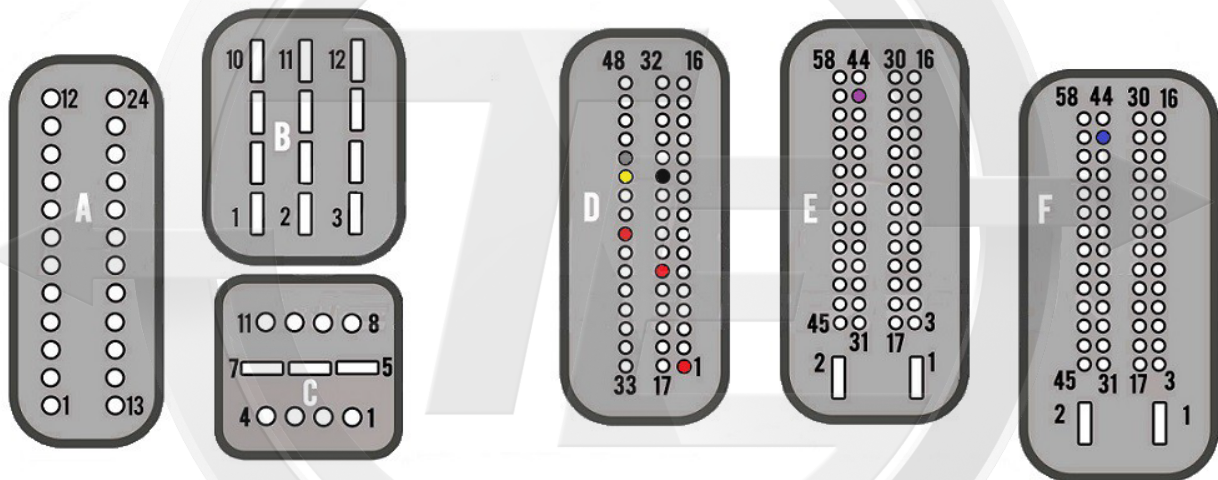

## MEVD17.2.9

- Red +12v
- Yellow Can H
- Gray Can L
- Black Gnd
- Blue S1
- Purple S2

*Etetronica*