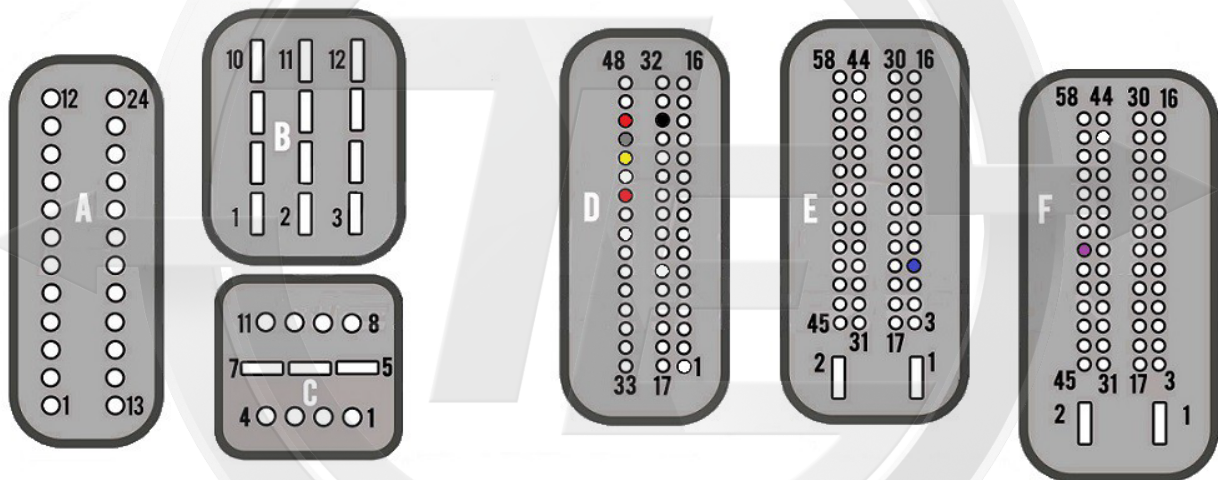

## MEVD17.2.G

- Red +12v
- Yellow Can H
- Gray Can L
- Black Gnd
- Blue S1
- Purple S2

*Electronica*