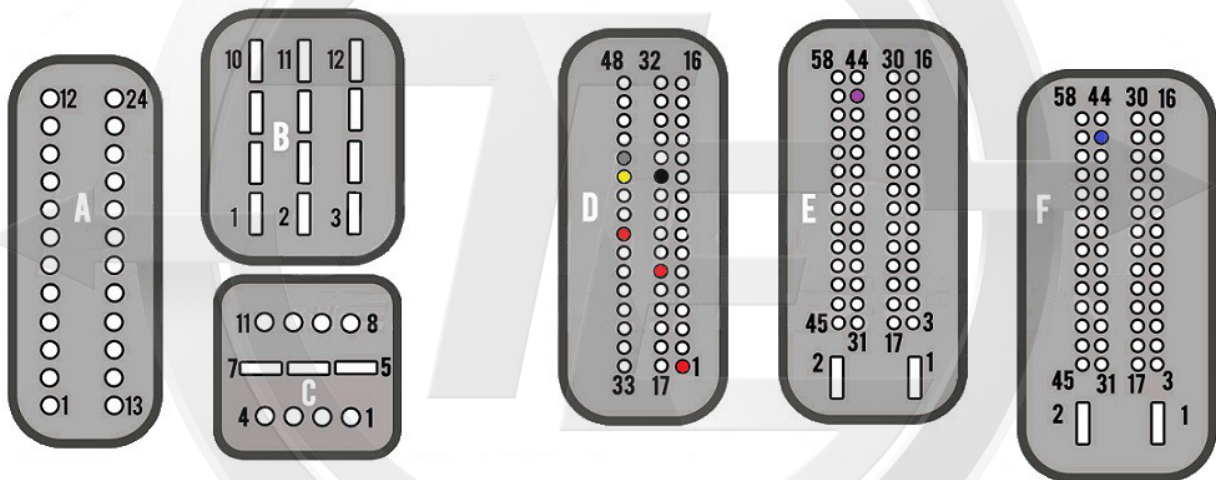

## MEDV17.2.H

Red  
+12v

Yellow  
Can H

Gray  
Can L

Black  
Gnd

Blue  
S1

Purple  
S2

Electronica