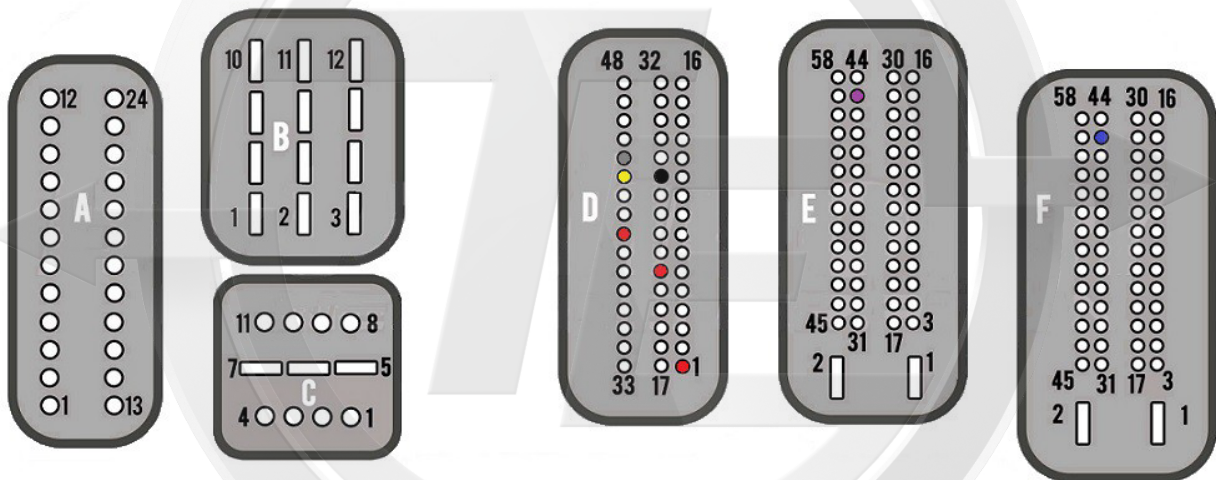

MTM CAN 2

MEVD17.2.P

- Red
+12v
- Yellow
Can H
- Gray
Can L
- Black
Gnd
- Blue
S1
- Purple
S2