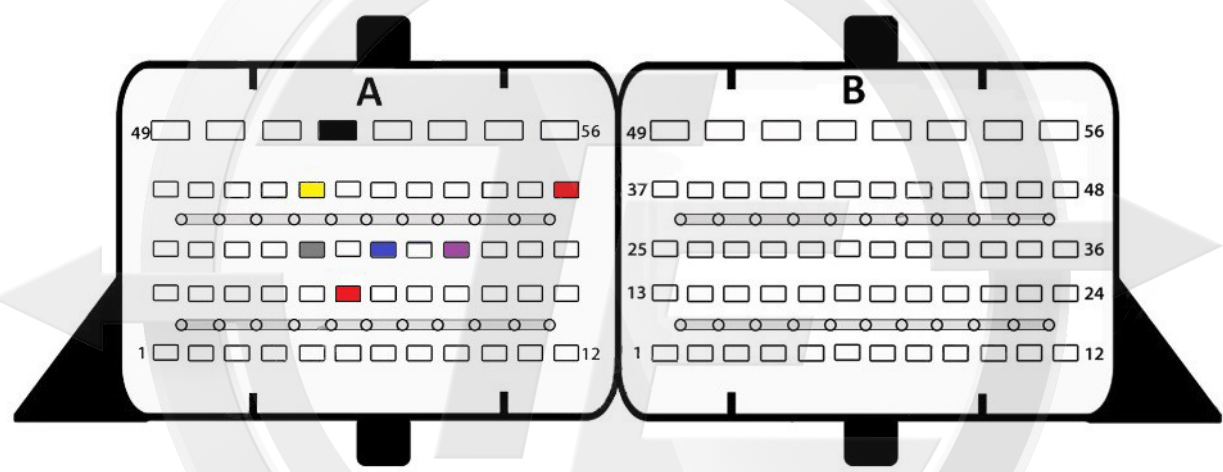

# MTM CAN 2

ME17.9.21

- Red +12v
- Yellow Can H
- Gray Can L
- Black Gnd
- Blue S1
- Purple S2

*Electronica*