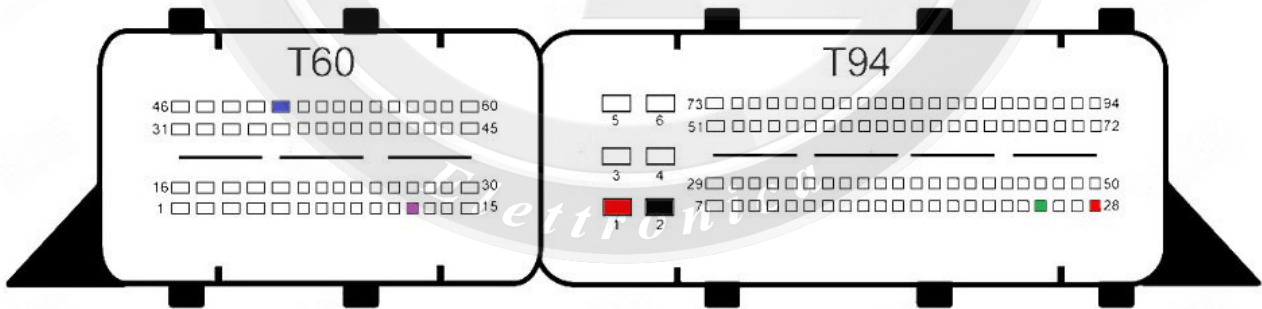

MTM CAN 2

WARNING

Use this pull-up resistor for this specific model and all type of connection

Purple S2 R=4k7 Ohm Pink clip crocodile

FAL-OPEL-PSA EDC16C39-MPC562 TYPE 1

Red +12v Green Kline Black Gnd Blue S1 Purple S2

FAL-OPEL-PSA EDC16C39-MPC562 TYPE 2

Red +12v Green Kline Black Gnd Blue S1 Purple S2