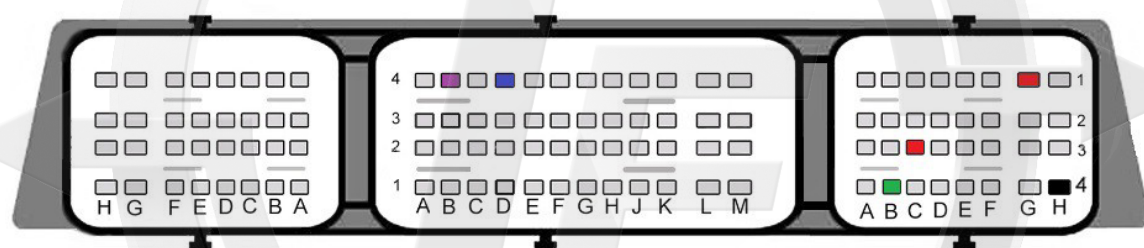

MTMCAN 2

EDC16C34

- Red +12v
- Green Kline
- Black Gnd
- Blue S1
- Purple S2

Electronica