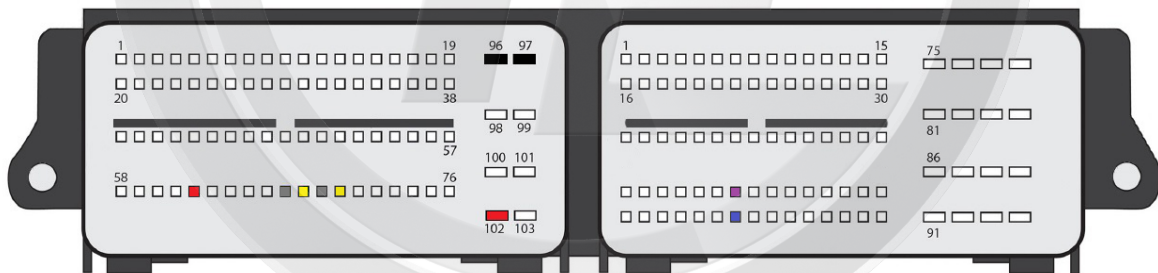

MTMCAN 2

EDC17C70 V1

- Red +12v
- Yellow Can H
- Gray Can L
- Black Gnd
- Blue S1
- Purple S2

EDC17C70 V2

- Red +12v
- Yellow Can H
- Gray Can L
- Black Gnd
- Blue S1
- Purple S2