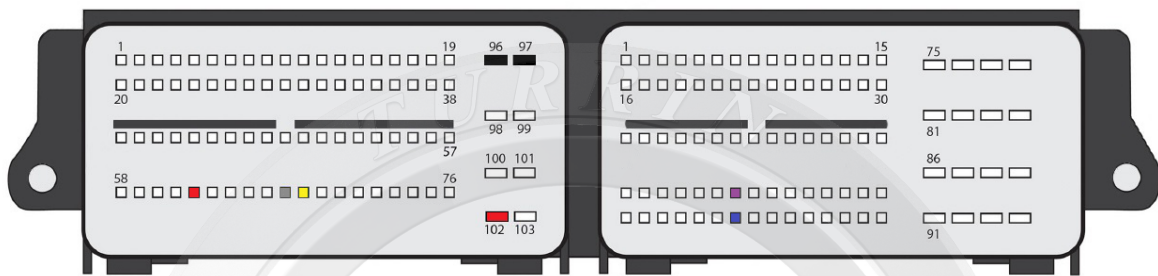

MTMCAN 2

EDC17C70 V1

- Red +12v
- Yellow Can H
- Gray Can L
- Black Gnd
- Blue S1
- Purple S2

EDC17C70 V2

- Red +12v
- Yellow Can H
- Gray Can L
- Black Gnd
- Blue S1
- Purple S2