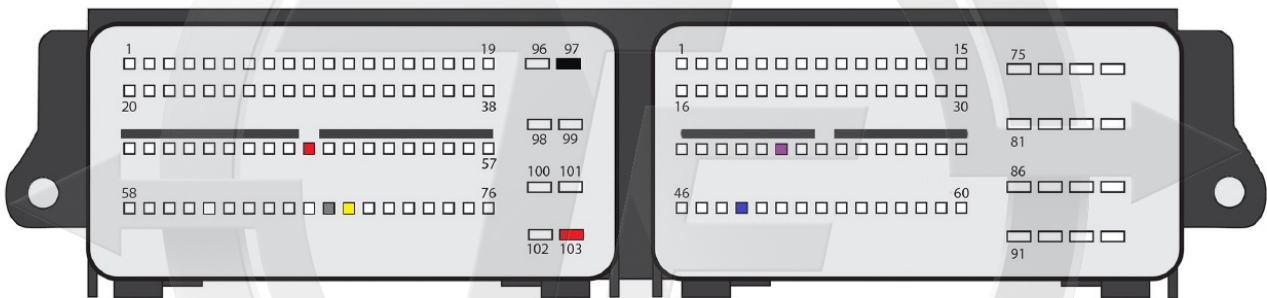

MTM CAN 2

MED17.0.1

Red
+12v

Yellow
Can H

Gray
Can L

Black
Gnd

Blue
S1

Purple
S2