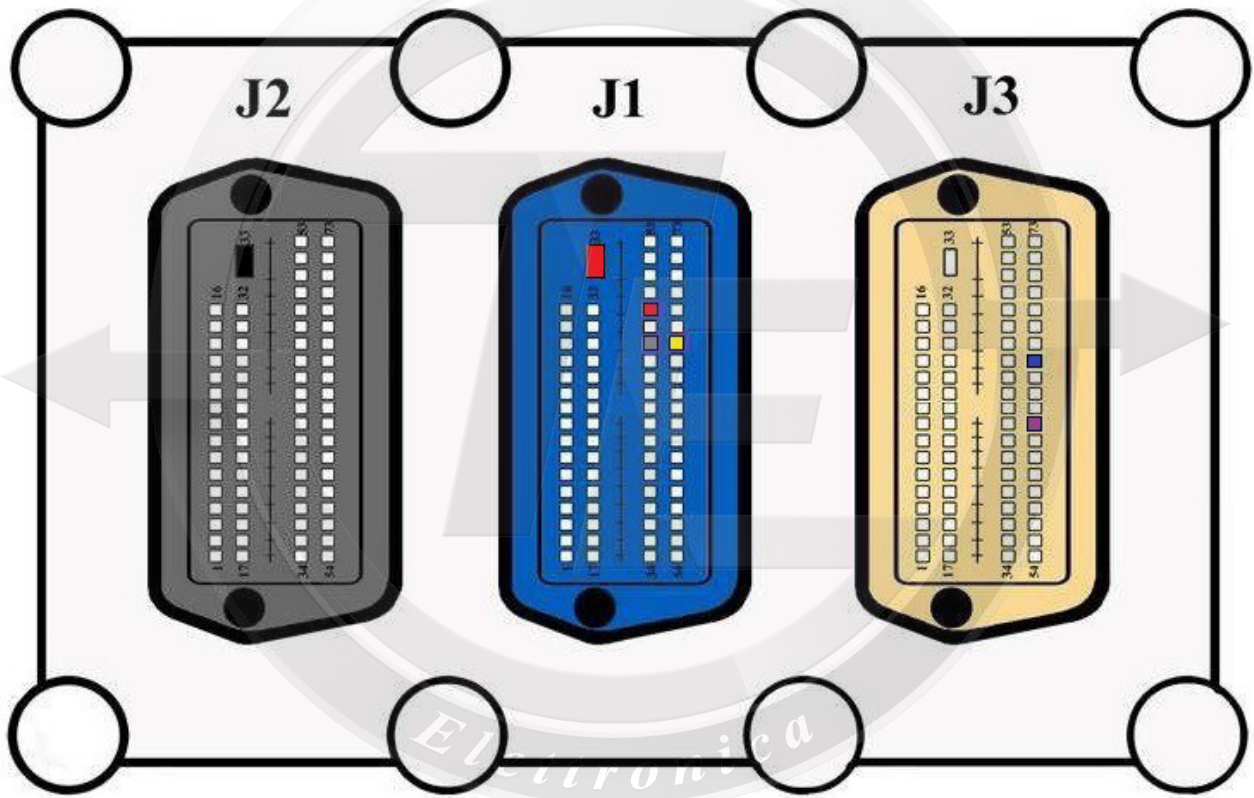

MTMCAN 2

EDC17CP18

- Red +12v
- Yellow Can H
- Gray Can L
- Black Gnd
- Blue S1
- Purple S2