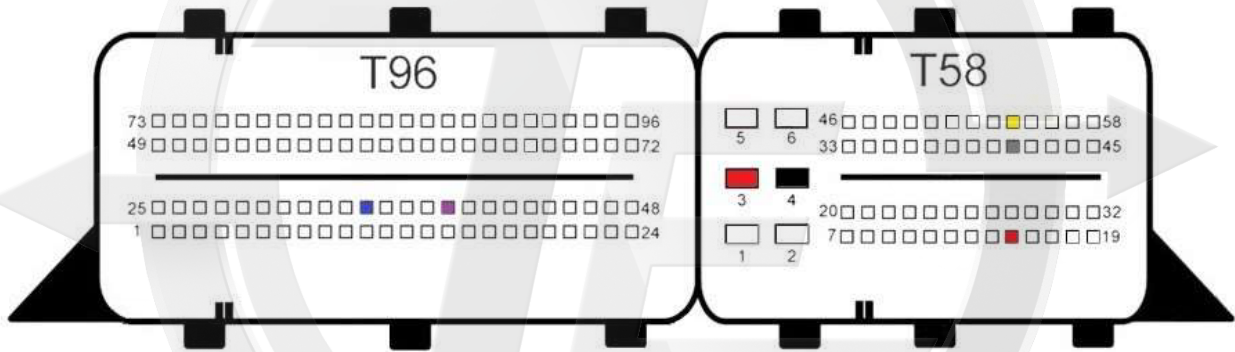

## EDC17C58

- Red +12v
- Yellow Can H
- Gray Can L
- Black Gnd
- Blue S1
- Purple S2

Electronica