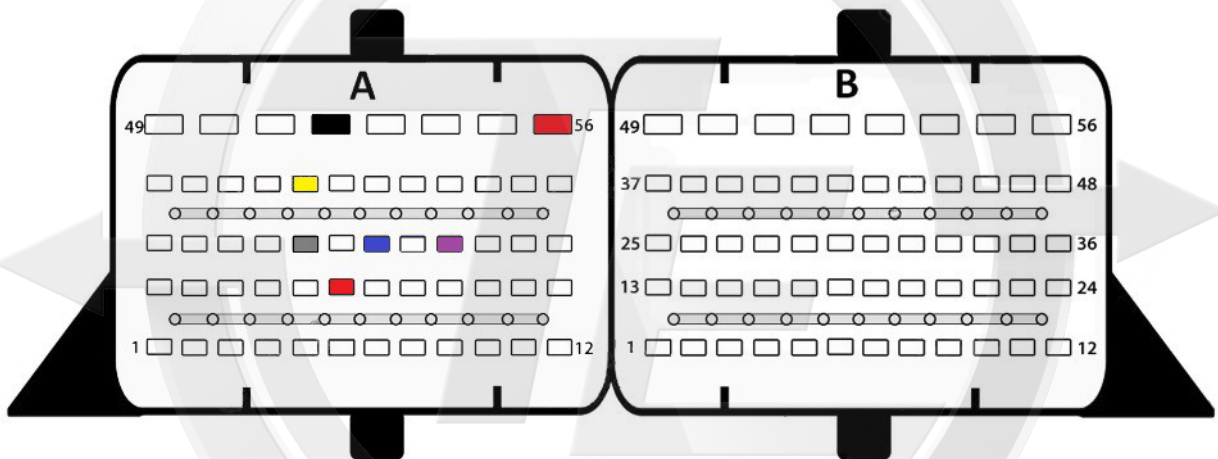

MTM CAN 2

MEG17.9.21

- Red +12v
- Yellow Can H
- Gray Can L
- Black Gnd
- Blue S1
- Purple S2

Electronica