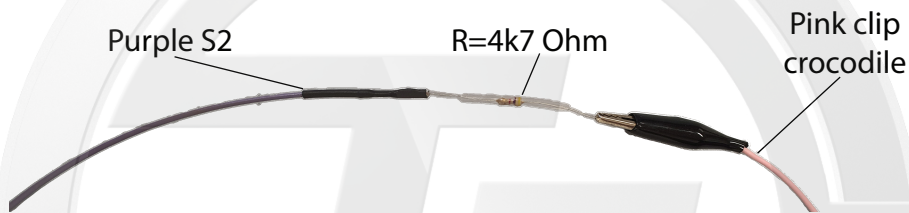

## EDC17C69 Iveco Only

- Red +12v
- Yellow Can H
- Gray Can L
- Black Gnd
- Blue S1
- Purple S2

### WARNING

Use this pull-up resistor for this specific model.