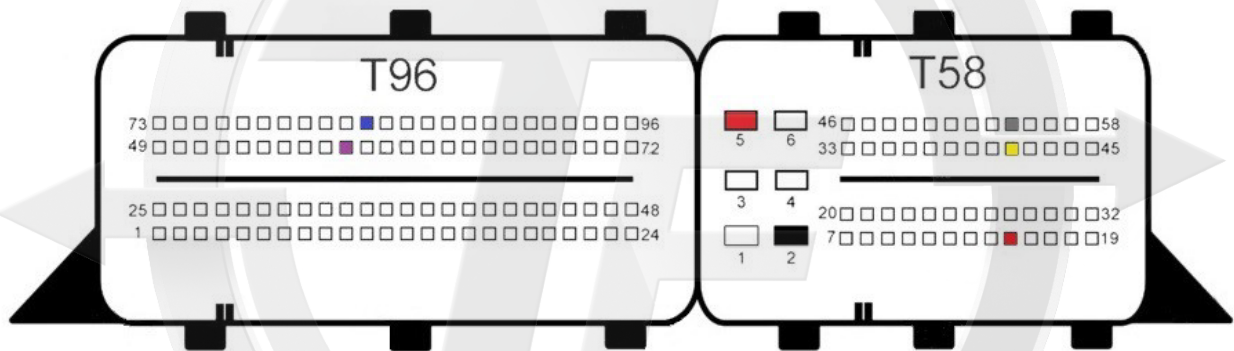

MTM CAN 2

MED17.7.3

- Red +12v
- Yellow Can H
- Gray Can L
- Black Gnd
- Blue S1
- Purple S2

Electronica