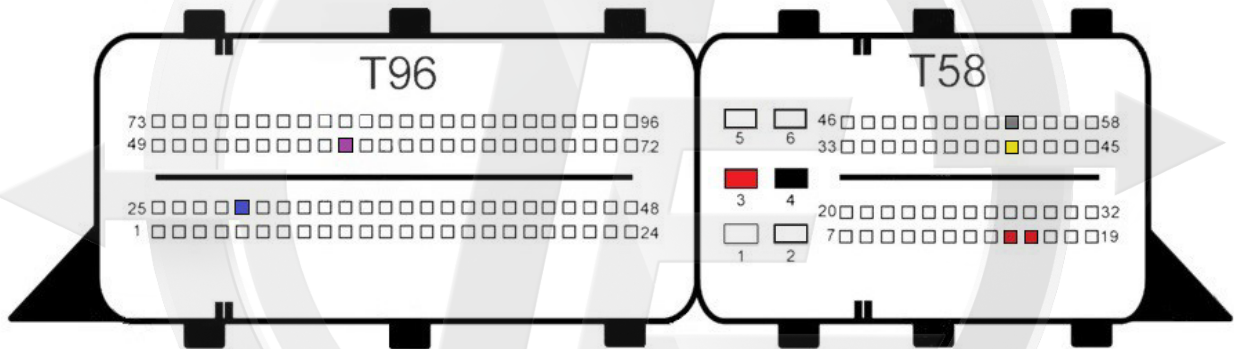

MTM CAN 2

TURRIN

MED17.7.7

- Red +12v
- Yellow Can H
- Gray Can L
- Black Gnd
- Blue S1
- Purple S2

Electronica