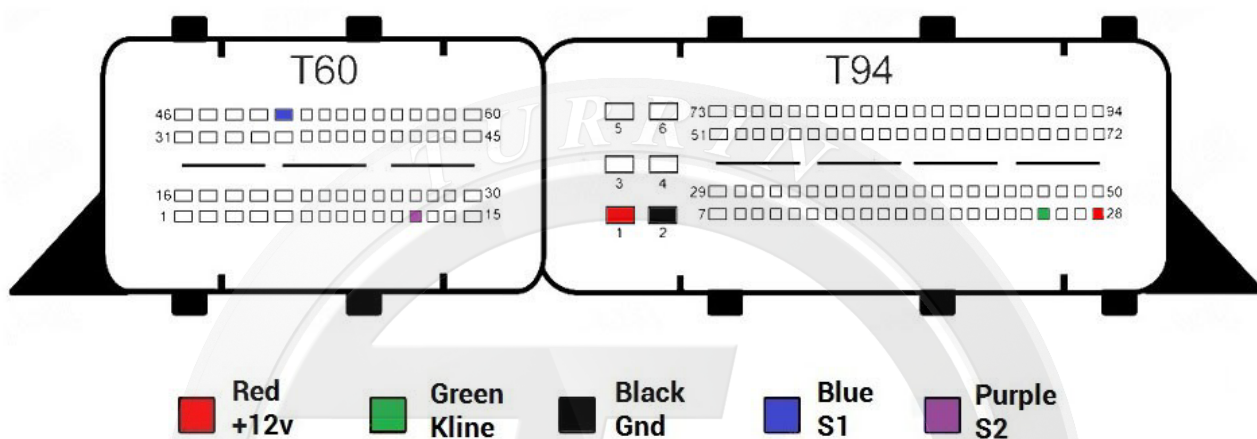

MTMCAN 2

OPEL EDC16C39 - MPC562 Type 1

OPEL EDC16C39 - MPC562 Type 2