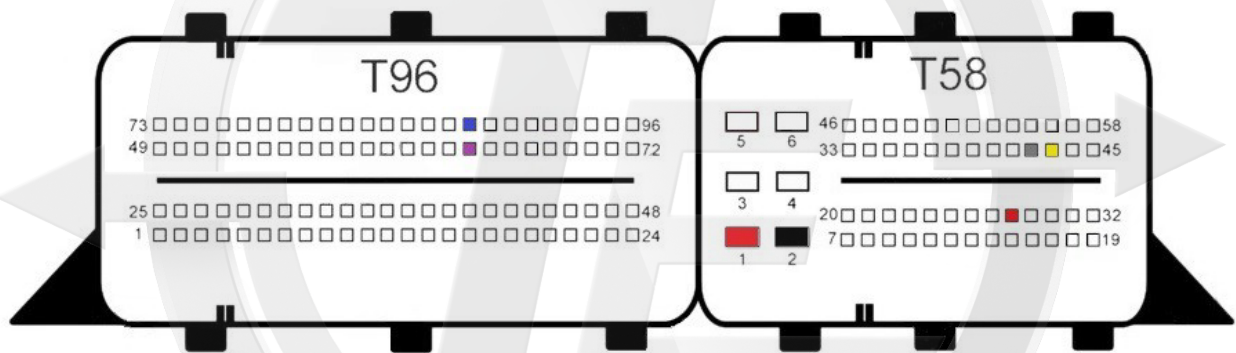

MTMCAN 2

EDC17CP47

- Red
+12v
- Yellow
Can H
- Gray
Can L
- Black
Gnd
- Blue
S1
- Purple
S2

Electronica