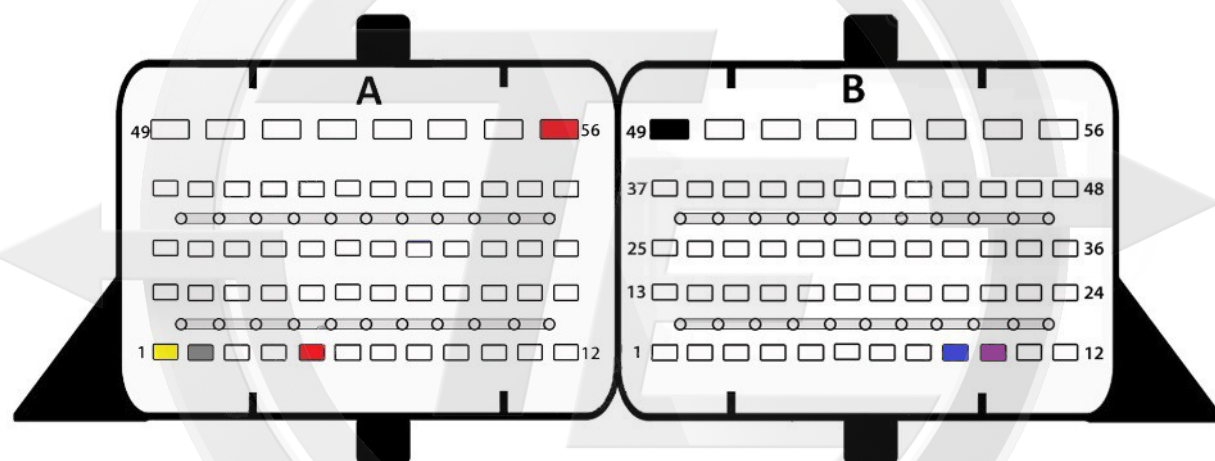

MTMCCAN 2

ME17.9.5

- Red +12v
- Yellow Can H
- Gray Can L
- Black Gnd
- Blue S1
- Purple S2

Electronica