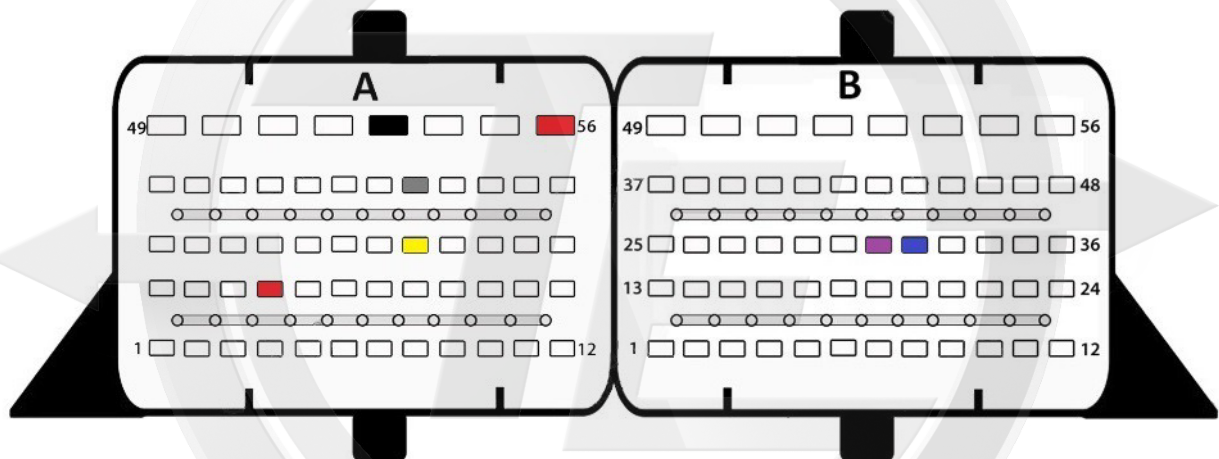

MTM CAN 2

TURRIN
ME17.9.74

Red
+12v

Yellow
Can H

Gray
Can L

Black
Gnd

Blue
S1

Purple
S2