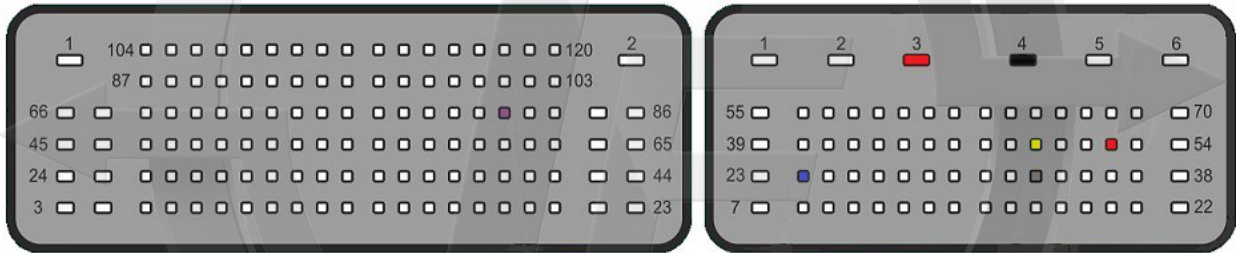

MTM CAN 2

EDC17C60

- Red +12v
- Yellow Can H
- Gray Can L
- Black Gnd
- Blue S1
- Purple S2

Electronica