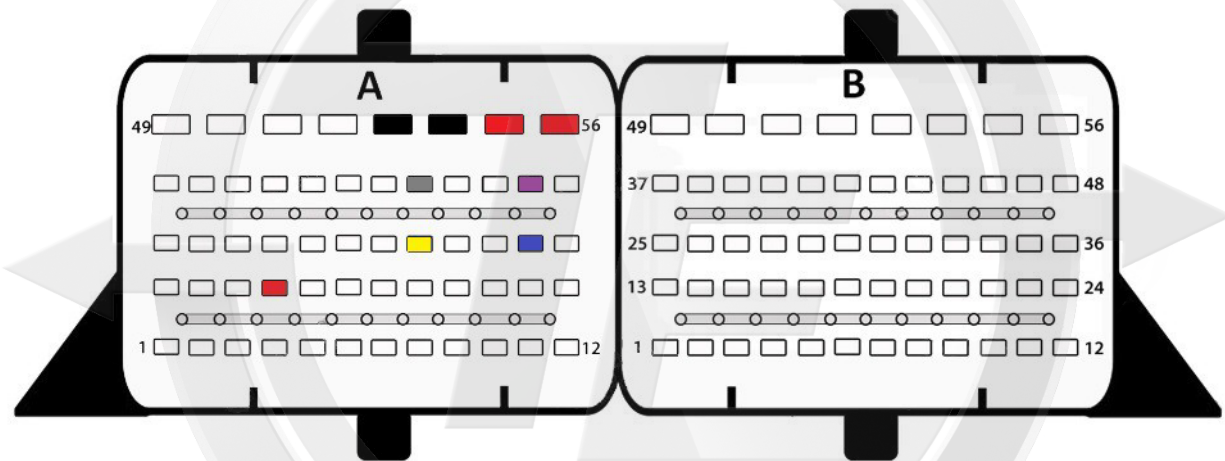

MTM CAN 2

ME17.9.7

- Red +12v
- Yellow Can H
- Gray Can L
- Black Gnd
- Blue S1
- Purple S2

Electronica