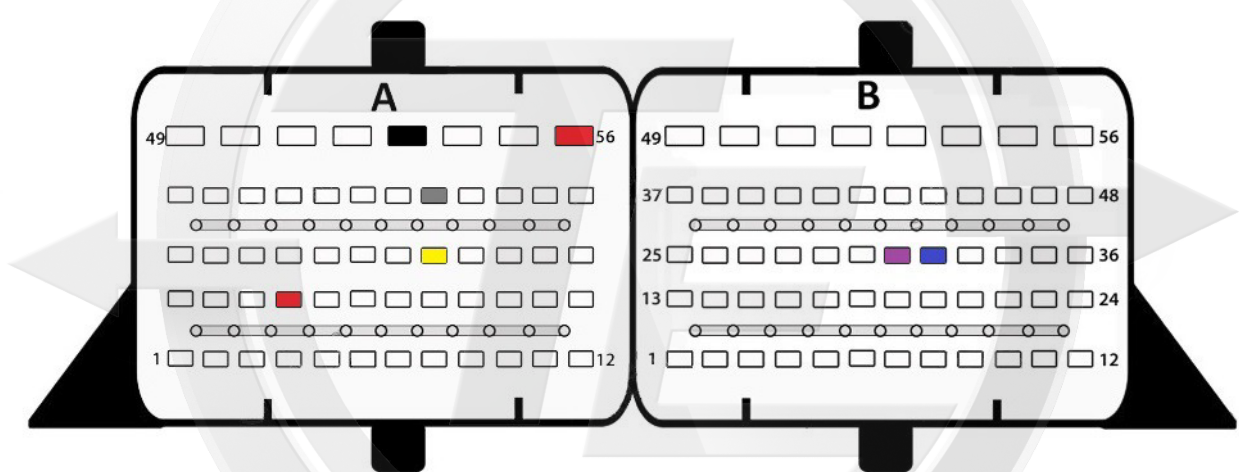

MTM CAN 2

ME17.9.71

- Red +12v
- Yellow Can H
- Gray Can L
- Black Gnd
- Blue S1
- Purple S2

Electronica