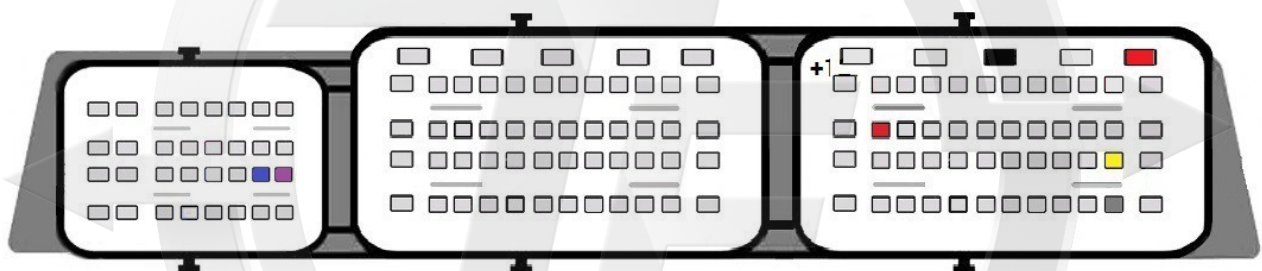

MTMCAN 2

MED17.2 MEV17.4

- Red +12v
- Yellow Can H
- Gray Can L
- Black Gnd
- Blue S1
- Purple S2

Electronica