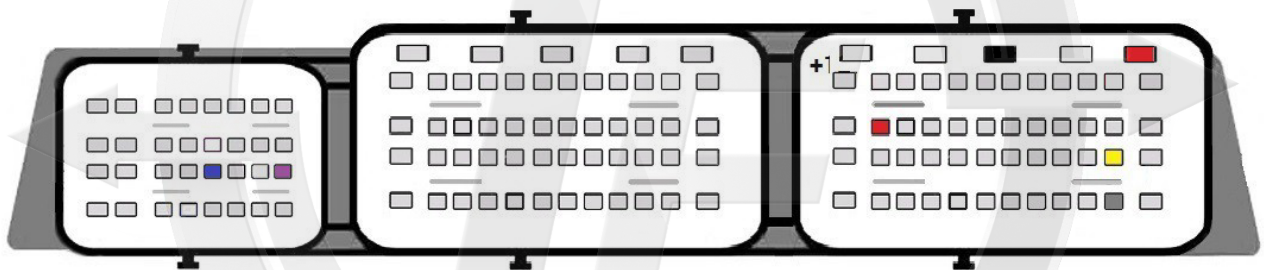

MTM CAN 2

MED17.4

Red
+12v

Yellow
Can H

Gray
Can L

Black
Gnd

Blue
S1

Purple
S2