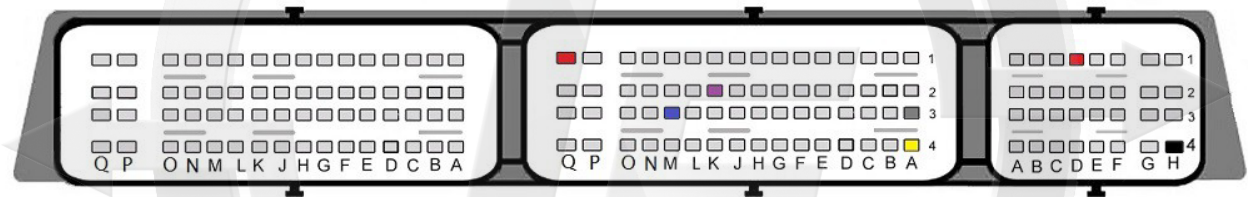

MTM CAN 2

EDC17C84

- Red +12v
- Yellow Can H
- Gray Can L
- Black Gnd
- Blue S1
- Purple S2

Elettronica