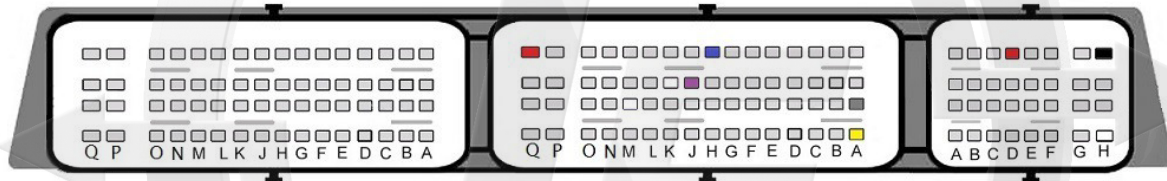

## EDC17CP58

- Red +12v
- Yellow Can H
- Gray Can L
- Black Gnd
- Blue S1
- Purple S2

*Electronica*