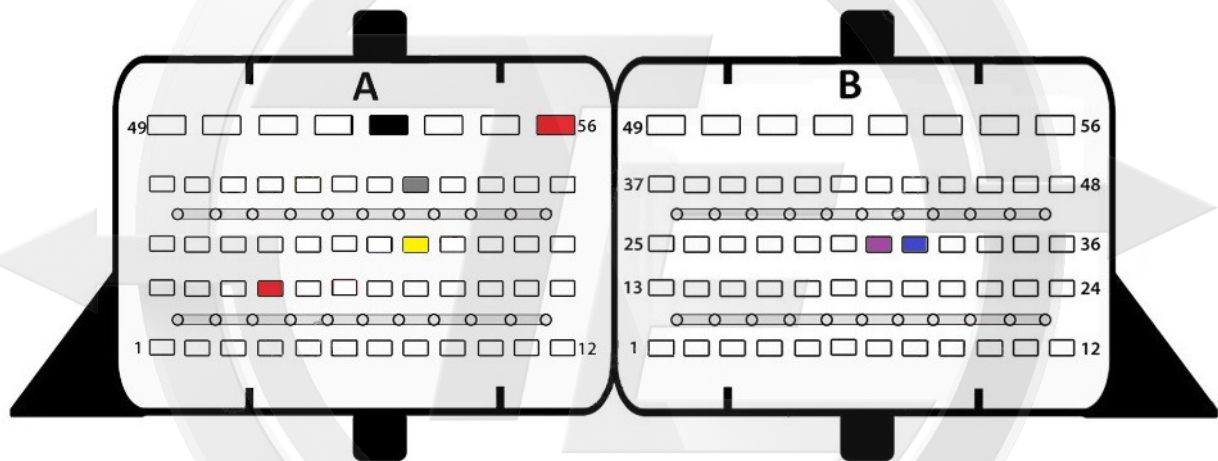

MTM CAN 2

TURRIN
ME17.9.23

Red +12v Yellow Can H Gray Can L Black Gnd Blue S1 Purple S2

Electronica