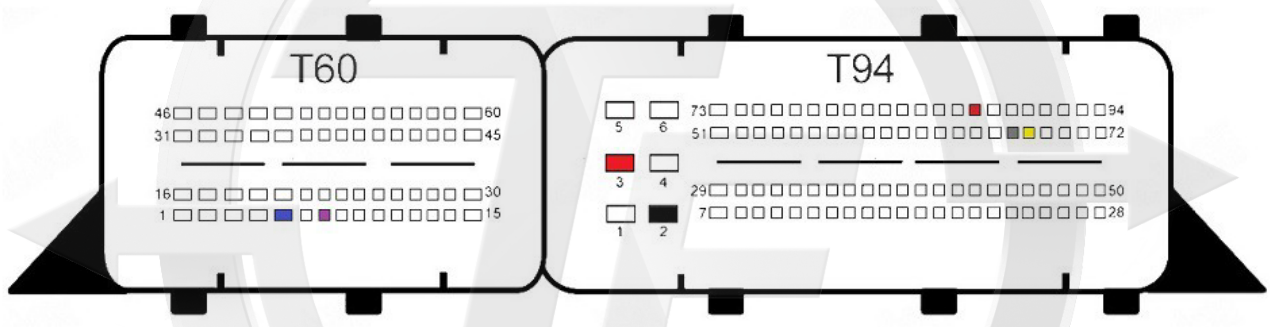

## ME17.5.26

- Red +12v
- Yellow Can H
- Gray Can L
- Black Gnd
- Blue S1
- Purple S2

Electronica