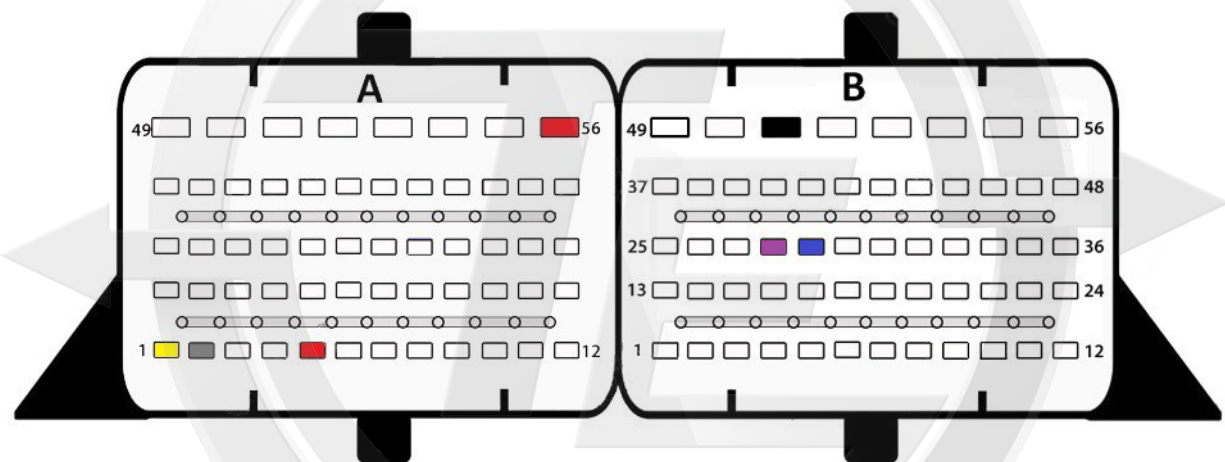

# MTMCCAN 2

ME17.9.61

- Red +12v
- Yellow Can H
- Gray Can L
- Black Gnd
- Blue S1
- Purple S2

*Electronica*