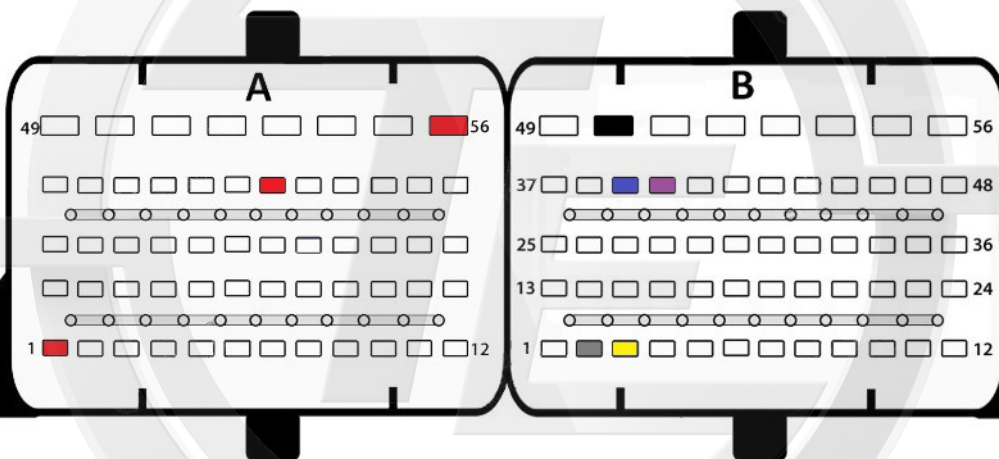

MTM CAN 2

TURRIN
ME17.9.64

- Red +12v
- Yellow Can H
- Gray Can L
- Black Gnd
- Blue S1
- Purple S2

Electronica