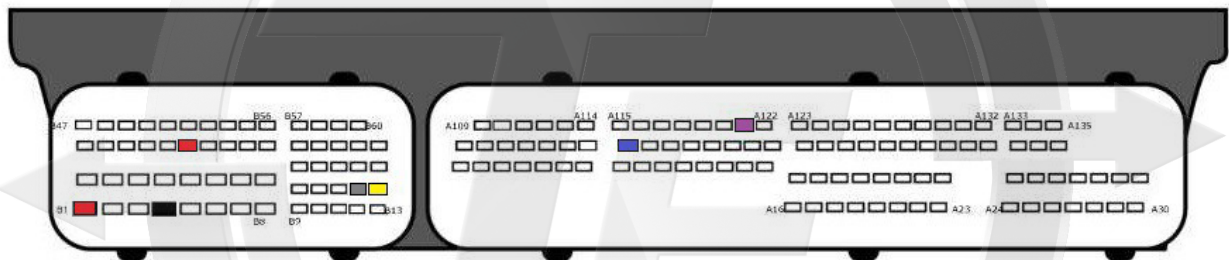

MTMCAN 2

EDC17C47

-  Red +12v
-  Yellow Can H
-  Gray Can L
-  Black Gnd
-  Blue S1
-  Purple S2

Electronica