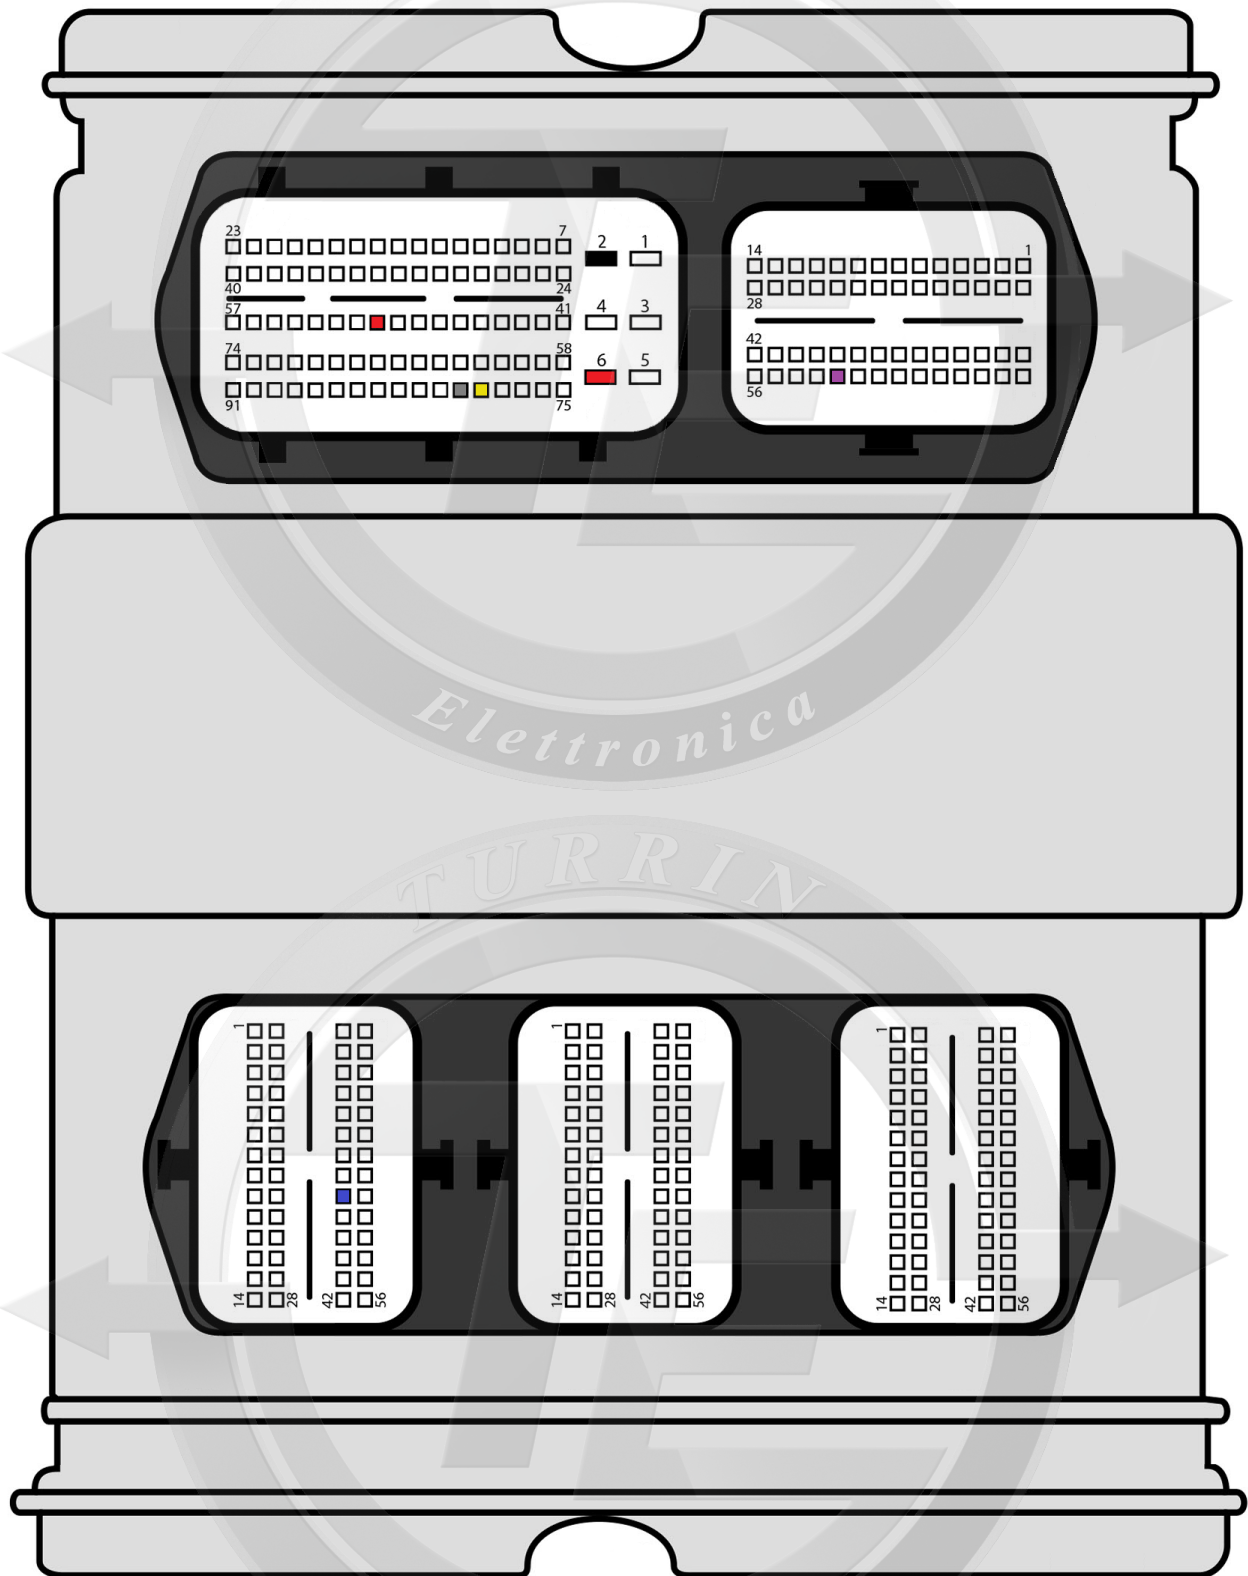

EDC17CP54

- Red +12v
- Yellow Can H
- Gray Can L
- Black Gnd
- Blue S1
- Purple S2