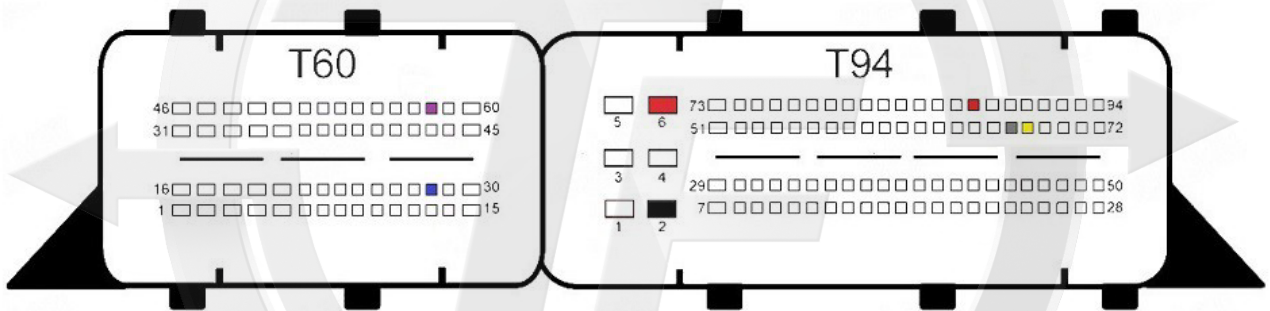

MTM CAN 2

TURRIN

EDC17U05

Red +12v

Yellow Can H

Gray Can L

Black Gnd

Blue S1