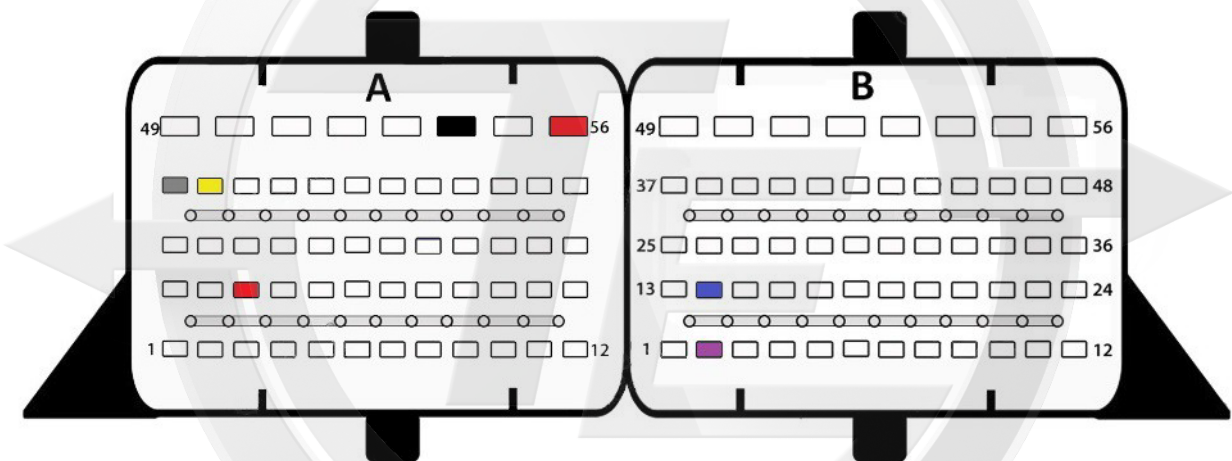

MTM CAN 2

ME17.5.24

Red +12v Yellow Can H Gray Can L Black Gnd Blue S1 Purple S2

Electronica