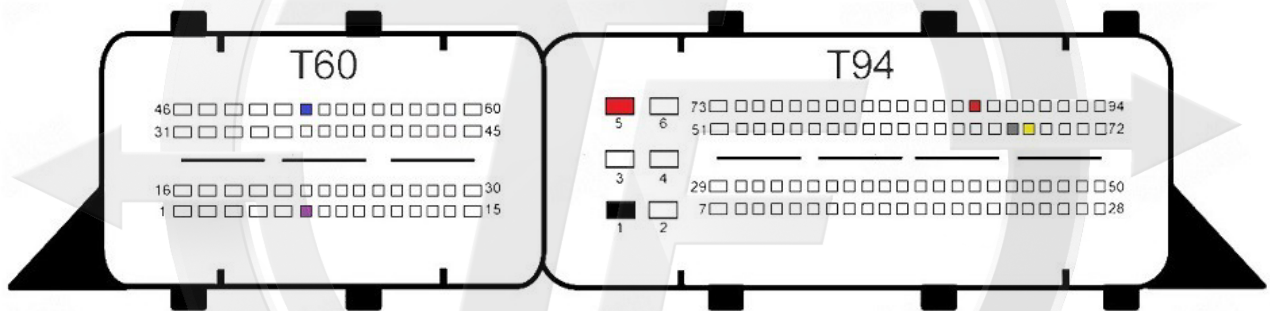

MTMCAN 2

MED17.1.21

- Red +12v
- Yellow Can H
- Gray Can L
- Black Gnd
- Blue S1
- Purple S2

Electronica