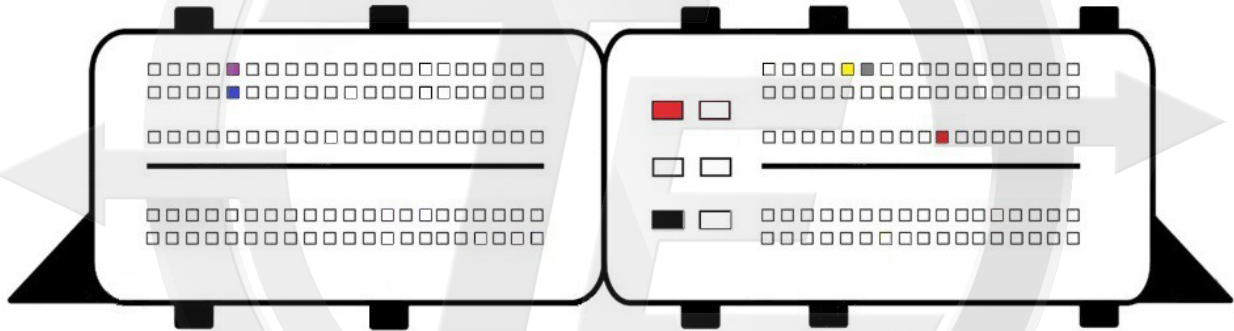

# MTM CAN 2

TURRIN  
**MED17.1.61**

- Red +12v
- Yellow Can H
- Gray Can L
- Black Gnd
- Blue S1
- Purple S2

*Electronica*