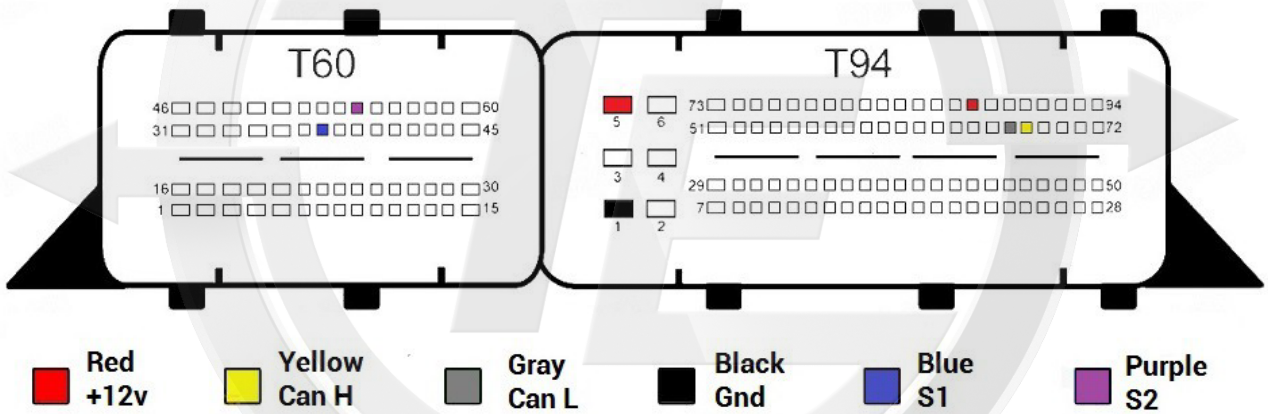

MTM CAN 2

TURRIN

MED17.1

Electronica