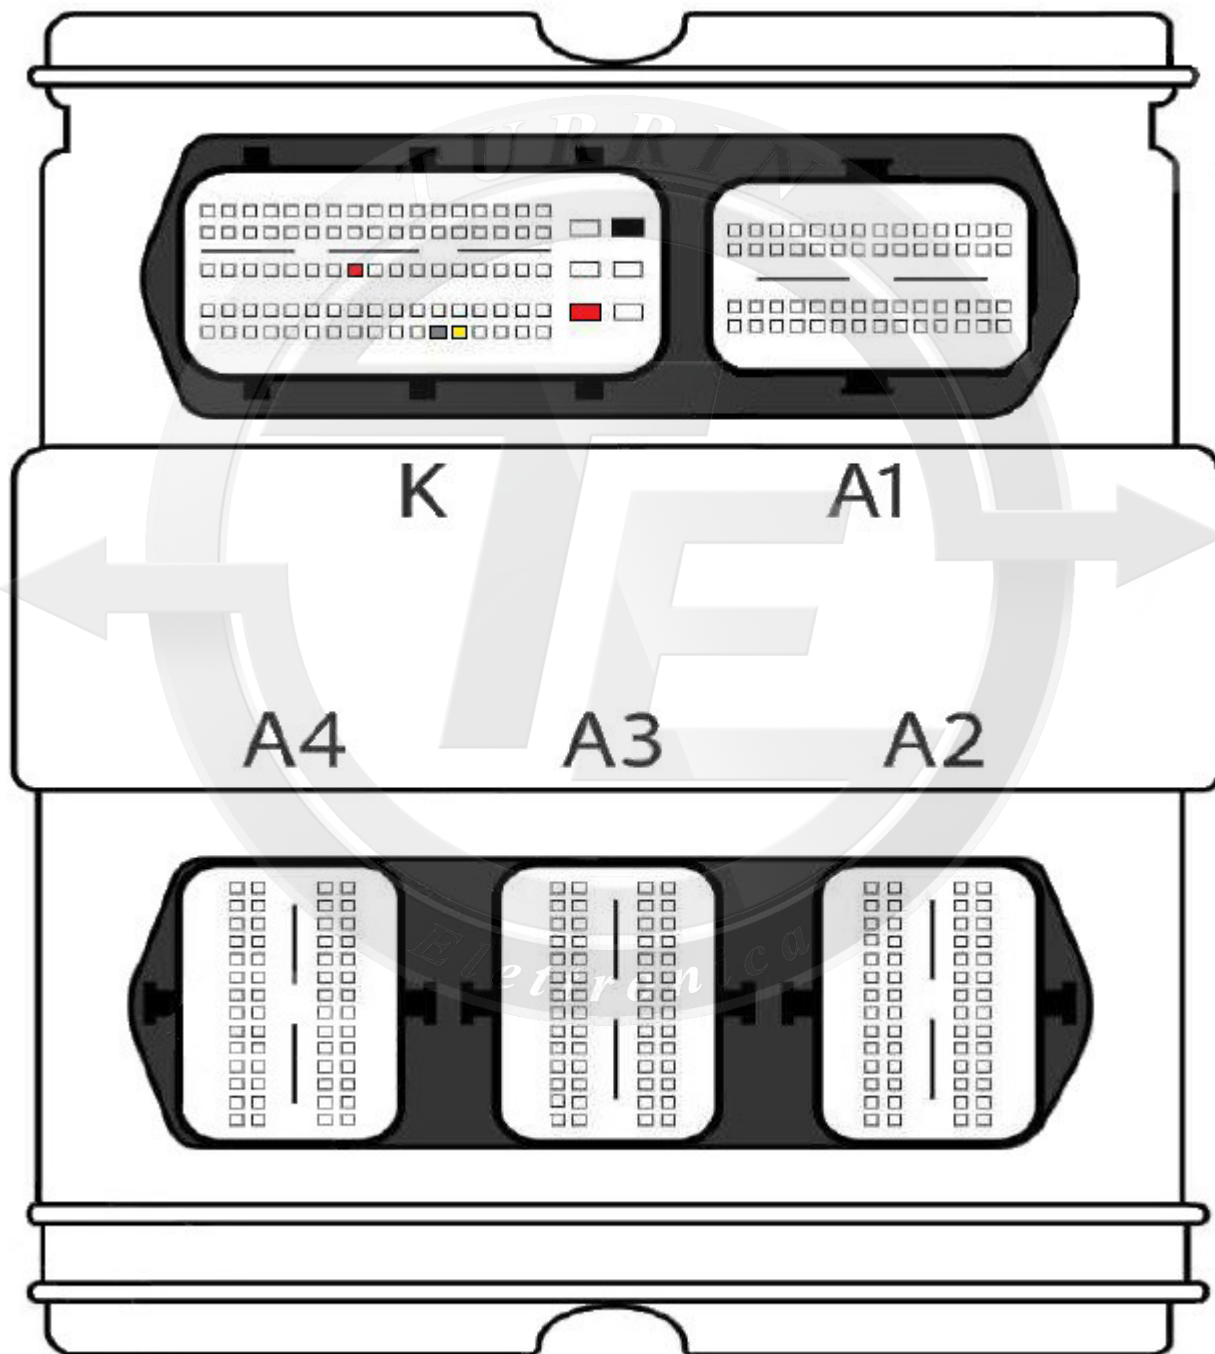

MTMCAN 2

MD1CP014

-  Red +12v
-  Yellow Can H
-  Gray Can L
-  Black Gnd